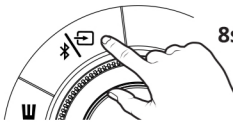

НУЛИРАНЕ НА НАСТРОЙКИ

Press and hold the Multifunction button for 8 seconds to perform Master Reset. Upon completion, a voice prompt will be triggered, "Reset To Factory Default", and the soundbar will revert to its default state.

CREATIVE®

REGISTER YOUR PRODUCT

www.creative.com/register

TECHNICAL SUPPORT

www.creative.com/support